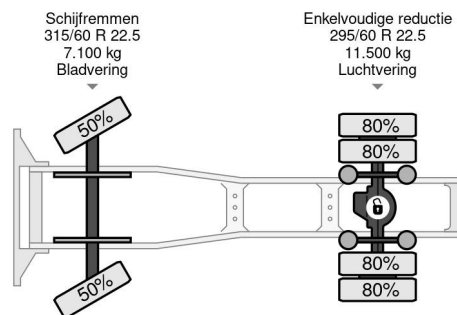

Referentienummer: DA948455