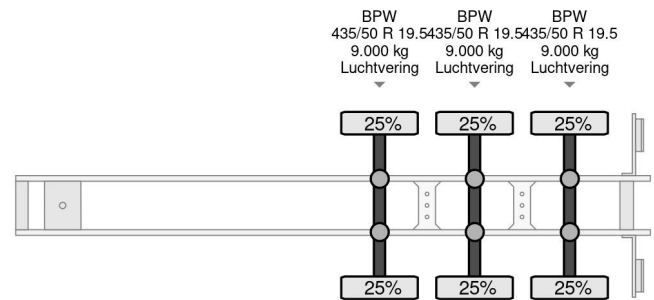

Krone SD 3x BPW - MEGA - 1362x248x300

COMMON

Price	€ 3.950,- ex VAT
Id	KR465077-2
Make	Krone
Type	SD 3x BPW - MEGA - 1362x248x300
Year	2010
Construction	Curtain sided
Gross weight	39.000 kg

PROPERTIES

First registration date	11-05-2010
Mot expiry date	28-06-2023
License plate	OR-97-YK
Vehicle identification number	WKESD000000465077
Axle count	3
Weight	7.000 kg
Wheelbase	891 cm
Construction dimensions (l/b/h)	
Load capacity	32.000 kg
Length	1.388 cm
Width	255 cm

ACCESSORIES

- Anti-lock braking system
- Rear doors

Krone SD 3x BPW - MEGA - 1362x248x300

Referentienummer: KR465077-2

DESCRIPTION