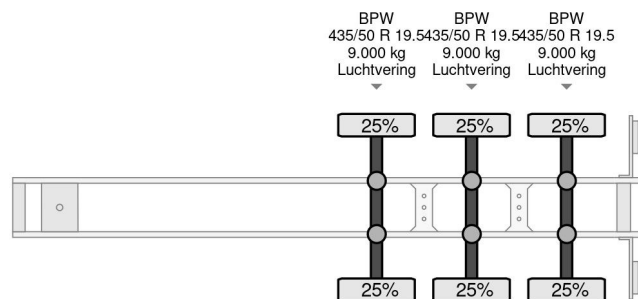

Krone SD 3x BPW 1362x248x300

COMMON

Price	€ 4.950,- ex VAT
Id	KR465077-2
Make	Krone
Type	SD 3x BPW 1362x248x300
Year	2010
Construction	Curtain sided
Gross weight	39.000 kg

PROPERTIES

First registration date	11-05-2010
Mot expiry date	28-06-2023
License plate	OR-97-YK
Vehicle identification number	WKESD000000465077
Axle count	3
Weight	7.000 kg
Wheelbase	891 cm
Construction dimensions (l/b/h)	
Load capacity	32.000 kg
Length	1.388 cm
Width	255 cm

ACCESSORIES

- Anti-lock braking system
- Rear doors

Krone SD 3x BPW 1362x248x300

Referentienummer: KR465077-2

DESCRIPTION