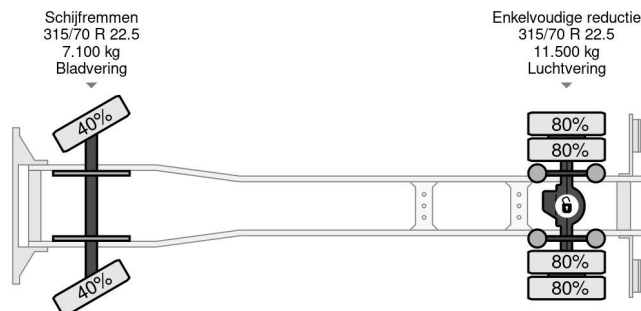

## COMMON

Price	€ 24.950,- ex VAT
Id	MB898745-K
Make	Mercedes-Benz
Type	1923 + 2011 FASSI F110 + 2011 VDS HOOKLIFT
Year	2004
Mileage	589.468 km
Construction	Crane
Gross weight	19.000 kg
Emissionclass	3

## PROPERTIES

First registration date	08-03-2004
Fuel	Diesel
Transmission	Manual
Vehicle identification number	WDB9505371K898746
Axle configuration	4x2
Axle count	2
Weight	9.190 kg
Load capacity	9.810 kg