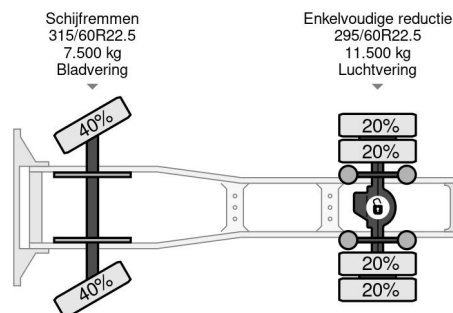

PROPERTIES

First registration date	27-12-2013
License plate	16-BDL-7
Fuel	Diesel
Transmission	Automatic
Vehicle identification number	XLRTE85MC0G017839
Axle configuration	4x2
Axle count	2
Weight	7.452 kg
Cylinder count	6
Power kw	265
Power hp	360
Wheelbase	380 cm
Load capacity	11.148 kg
Length	617 cm
Width	255 cm

DAF CF 85.360 4X2 EEV - EURO 5 - NL TRUCK - MEGA

Referentienummer: DA017839

DESCRIPTION