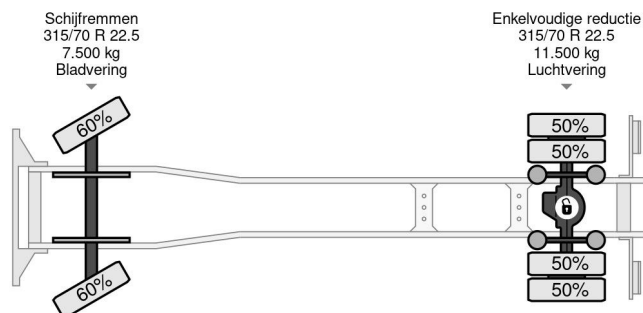

DAF 4X2 EURO 6 418.609KM BOX 8.5M ZEPRO LOAD LIFT

COMMON

Price	€ 15.950,- ex VAT
Id	DA455759
Make	DAF
Type	4X2 EURO 6 418.609KM BOX 8.5M ZEPRO LOAD LIFT
Year	2016
Mileage	418.609 km
Construction	Curtain sided
Gross weight	19.000 kg
Emissionclass	6

DAF LF 250 4X2 EURO 6 418.609KM BOX 8.5M ZEPRO L...

Referentienummer: DA455759

PROPERTIES

First registration date	04-10-2016
Fuel	Diesel
Transmission	Automatic
Vehicle identification number	XLRAEL3700L455759
Axle configuration	4x2
Axle count	2
Weight	8.550 kg
Cylinder count	6
Power kw	184
Power hp	250
Construction dimensions (l/b/h)	
Load capacity	10.450 kg