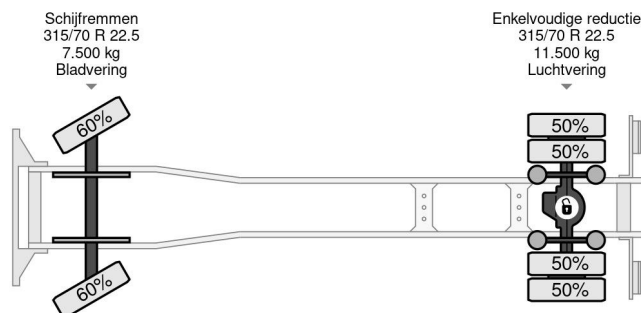

DAF 4X2 EURO 6 418.609km BOX 8.5mtr

COMMON

| | |
|---------------|---------------------------------|
| Price | € 24.950,- ex VAT |
| Id | DA445759 |
| Make | DAF |
| Type | 4X2 EURO 6 418.609km BOX 8.5mtr |
| Year | 2016 |
| Mileage | 418.609 km |
| Construction | Curtain sided |
| Gross weight | 19.000 kg |
| Emissionclass | 6 |

DAF LF 250 4X2 EURO 6 418.609km BOX 8.5mtr

Referentienummer: DA445759

PROPERTIES

| | |
|---------------------------------|-------------------|
| First registration date | 04-10-2016 |
| Fuel | Diesel |
| Transmission | Automatic |
| Vehicle identification number | XLRAEL3700L445759 |
| Axle configuration | 4x2 |
| Axle count | 2 |
| Weight | 8.550 kg |
| Cylinder count | 6 |
| Construction dimensions (l/b/h) | |
| Load capacity | 10.450 kg |