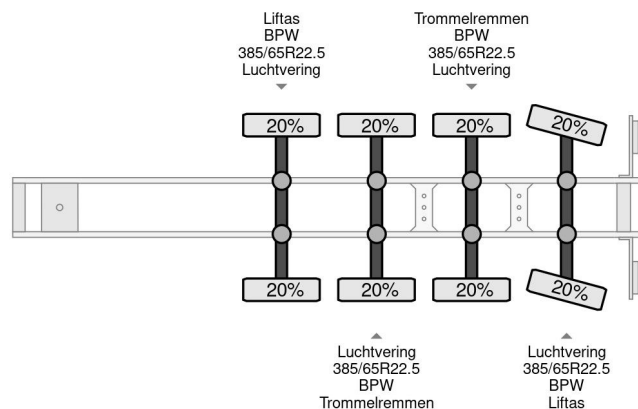

ACCESSORIES

- Anti-lock braking system

DESCRIPTION