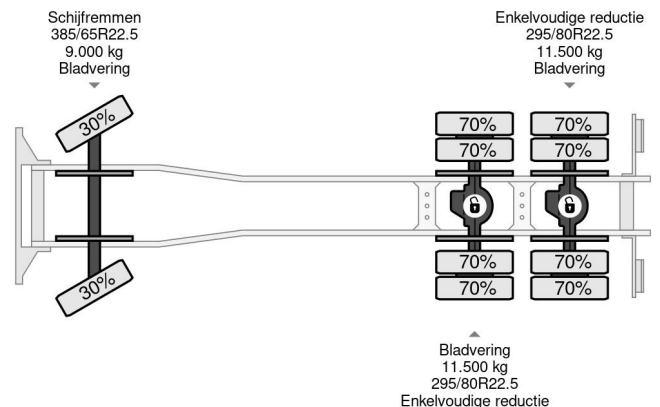

Referentienummer: MA449650-K