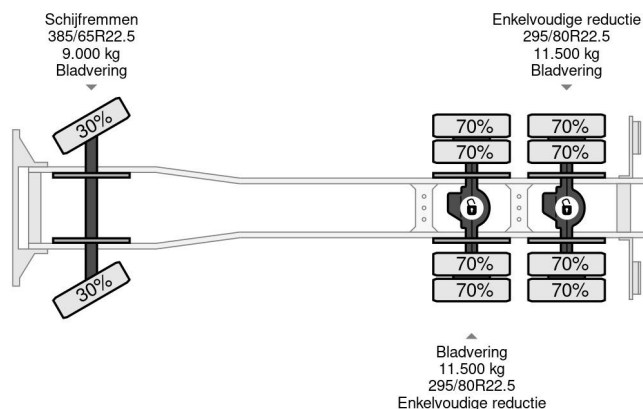

MAN 6X4 + PALFINGER PK17502 + TIPPER - FULL STEEL SUSP. - MANUAL GEAR - EURO 3

COMMON

Price	€ 23.950,- ex VAT
Id	MA449650
Make	MAN
Type	6X4 + PALFINGER PK17502 + TIPPER - FULL STEEL SUSP. - MANUAL GEAR - EURO 3
Year	2006
Mileage	615.131 km
Construction	Tipper
Gross weight	26.000 kg
Emissionclass	3

MAN TGA 26.390 6X4 + PALFINGER PK17502 + TIPPER - F...

Referentienummer: MA449650

PROPERTIES

First registration date	09-06-2006
Fuel	Diesel
Transmission	Manual
Vehicle identification number	WMAH26ZZ56M449650
Axle configuration	6x4
Axle count	3
Weight	14.595 kg
Power kw	287
Power hp	390
Construction dimensions (l/b/h)	
Load capacity	11.405 kg

DESCRIPTION