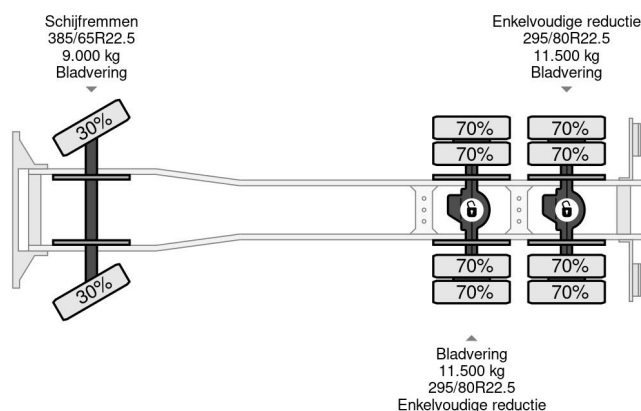

MAN TGA 26.390 6X4 + PALFINGER PK17502 + TIPPER - F...
Referentienummer: MA449650