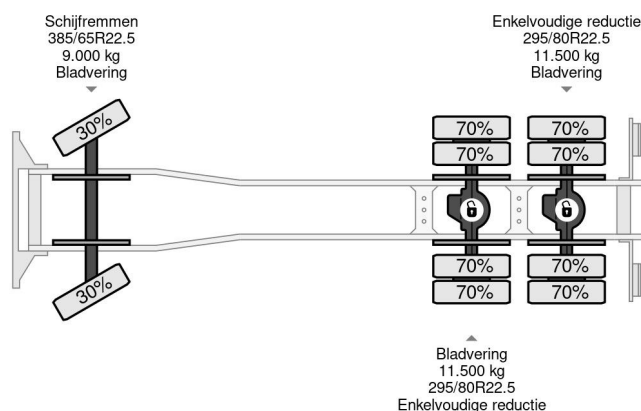

MAN 6X4 + PALFINGER PK17502 + TIPPER - FULL STEEL SUSP. - MANUAL GEAR - EURO 3

COMMON

Price	€ 22.650,- ex VAT
Id	MA449650
Make	MAN
Type	6X4 + PALFINGER PK17502 + TIPPER - FULL STEEL SUSP. - MANUAL GEAR - EURO 3
Year	2006
Mileage	615.131 km
Construction	Tipper
Gross weight	26.000 kg
Emissionclass	3

MAN TGA 26.390 6X4 + PALFINGER PK17502 + TIPPER - F...
Referentienummer: MA449650

PROPERTIES

First registration date	09-06-2006
Fuel	Diesel
Transmission	Manual
Vehicle identification number	WMAH26ZZ56M449650
Axle configuration	6x4
Axle count	3
Weight	14.595 kg
Construction dimensions (l/b/h)	
Load capacity	11.405 kg

DESCRIPTION