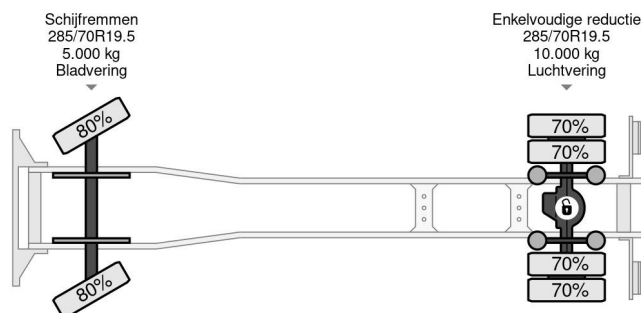

MAN 4X2 - EURO 5 - ONLY 83.192 KM + BOX 6,50 MTR + DHOLLANDIA LAADKLEP

COMMON

Price	€ 17.950,- ex VAT
Id	MA256797
Make	MAN
Type	4X2 - EURO 5 - ONLY 83.192 KM + BOX 6,50 MTR + DHOLLANDIA LAADKLEP
Year	2011
Mileage	83.192 km
Construction	Box body
Gross weight	15.000 kg
Emissionclass	5

MAN TGM 15.250 4X2 - EURO 5 - ONLY 83.192 KM + BOX 6...

Referentienummer: MA256797

PROPERTIES

First registration date	03-02-2011
Mot expiry date	03-02-2024
License plate	BX-ZR-63
Fuel	Diesel
Transmission	Automatic
Vehicle identification number	WMAN16ZZ0BY256797
Axle configuration	4x2
Axle count	2
Weight	10.790 kg
Cylinder count	6
Wheelbase	478 cm
Construction dimensions (l/b/h)	
Load capacity	4.210 kg
Length	833 cm
Width	249 cm