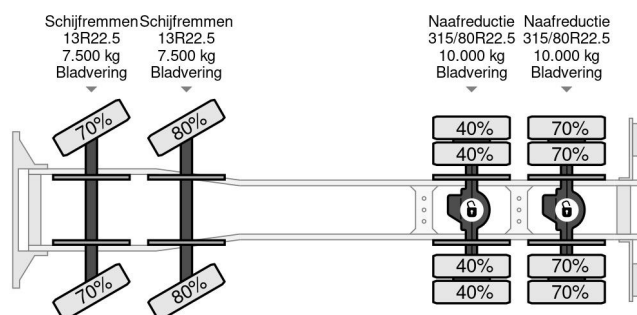

DAF 8X4 + EPSILON Q150Z + REMOTE - FULL STEEL SUSP. - BIG AXLES - EURO 5

COMMON

Price	€ 38.950,- ex VAT
Id	DA896535-K
Make	DAF
Type	8X4 + EPSILON Q150Z + REMOTE - FULL STEEL SUSP. - BIG AXLES - EURO 5
Year	2011
Mileage	338.920 km
Construction	Crane
Gross weight	32.000 kg
Emissionclass	5

DAF CF 85.410 8X4 + EPSILON Q150Z + REMOTE - FULL ...

Referentienummer: DA896535-K

PROPERTIES

First registration date	01-04-2011
Fuel	Diesel
Transmission	Automatic
Vehicle identification number	XLRAD85MC0E896535
Axle configuration	8x4
Axle count	4
Weight	17.560 kg
Load capacity	14.440 kg

DESCRIPTION