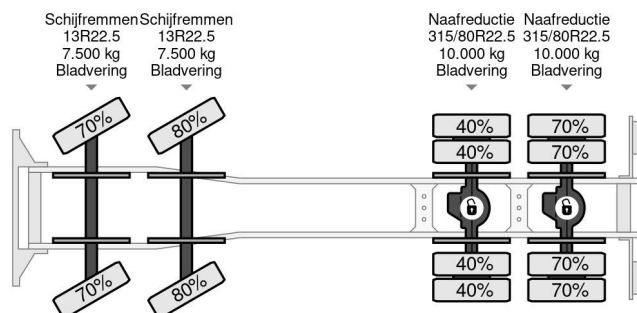

DAF 8X4 + EPSILON Q150Z + REMOTE - FULL STEEL SUSP. - BIG AXLES - EURO 5

COMMON

Price	€ 40.950,- ex VAT
Id	DA896535
Make	DAF
Type	8X4 + EPSILON Q150Z + REMOTE - FULL STEEL SUSP. - BIG AXLES - EURO 5
Year	2011
Mileage	338.920 km
Construction	Tipper
Gross weight	32.000 kg
Emissionclass	5

DAF CF 85.410 8X4 + EPSILON Q150Z + REMOTE - FULL ...

Referentienummer: DA896535

PROPERTIES

First registration date	01-04-2011
Fuel	Diesel
Transmission	Automatic
Vehicle identification number	XLRAD85MC0E896535
Axle configuration	8x4
Axle count	4
Weight	17.560 kg
Construction dimensions (l/b/h)	
Load capacity	14.440 kg

DESCRIPTION