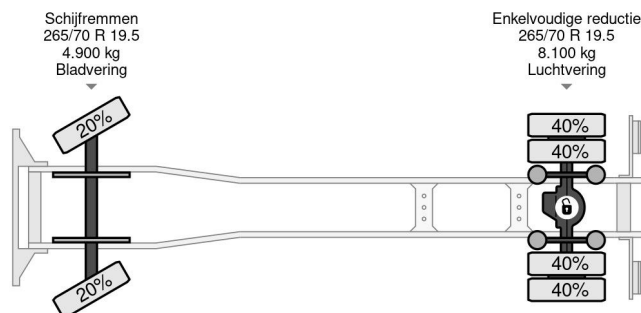

Mercedes-Benz 4X2 EURO 6 - NEU TUV DHOLLANDIA

COMMON

Price	On request ex VAT
Id	MB792470
Make	Mercedes-Benz
Type	4X2 EURO 6 - NEU TUV DHOLLANDIA
Year	2013
Mileage	618.898 km
Construction	Box body
Gross weight	11.990 kg
Emissionclass	6

Mercedes-Benz Atego 1224 4X2 EURO 6 - NEU TUV DHOL...

Referentienummer: MB792470

PROPERTIES

First registration date	17-10-2013
Mot expiry date	17-10-2024
License plate	35-BDF-9
Fuel	Diesel
Transmission	Automatic
Vehicle identification number	WDB9670251L792470
Axle configuration	4x2
Axle count	2
Weight	7.280 kg
Cylinder count	6
Power kw	175
Power hp	238
Wheelbase	536 cm
Construction dimensions (l/b/h)	
Load capacity	4.710 kg
Length	955 cm
Width	255 cm