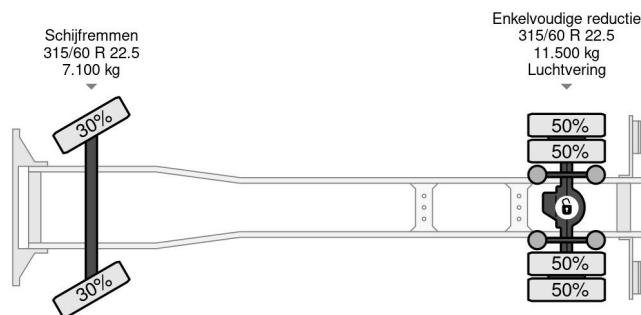

### COMMON

Price	€ 20.950,- ex VAT
Id	VO106586
Make	Volvo
Type	4X2 EURO 6 599.111km DHOLLANDIA
Year	2016
Mileage	599.111 km
Construction	Box body
Gross weight	18.000 kg
Emissionclass	6

Volvo FL 250 4X2 EURO 6 599.111km DHOLLANDIA

### PROPERTIES

First registration date	03-03-2016
Mot expiry date	03-03-2024
License plate	68-BGZ-1
Fuel	Diesel
Transmission	Automatic
Vehicle identification number	YV2T0X1A2GZ106586
Axle configuration	4x2
Axle count	2
Weight	8.089 kg
Cylinder count	6
Wheelbase	530 cm
Construction dimensions (l/b/h)	
Load capacity	9.911 kg
Length	945 cm
Width	255 cm