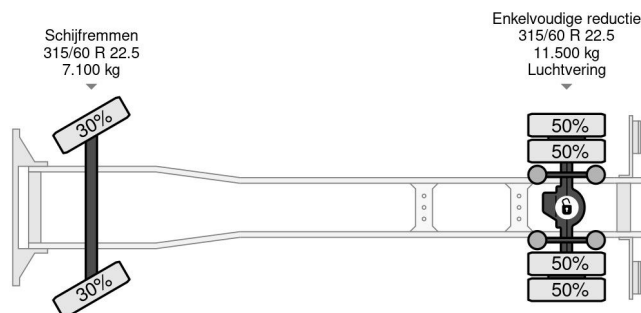

Volvo 4X2 EURO 6 599.111km DHOLLANDIA

COMMON

Price	€ 20.950,- ex VAT
Id	VO106586
Make	Volvo
Type	4X2 EURO 6 599.111km DHOLLANDIA
Year	2016
Mileage	599.111 km
Construction	Box body
Gross weight	18.000 kg
Emissionclass	6

Volvo FL 250 4X2 EURO 6 599.111km DHOLLANDIA

Referentienummer: VO106586

PROPERTIES

First registration date	03-03-2016
Mot expiry date	03-03-2024
License plate	68-BGZ-1
Fuel	Diesel
Transmission	Automatic
Vehicle identification number	YV2T0X1A2GZ106586
Axle configuration	4x2
Axle count	2
Weight	8.089 kg
Cylinder count	6
Wheelbase	530 cm
Construction dimensions (l/b/h)	
Load capacity	9.911 kg
Length	945 cm
Width	255 cm