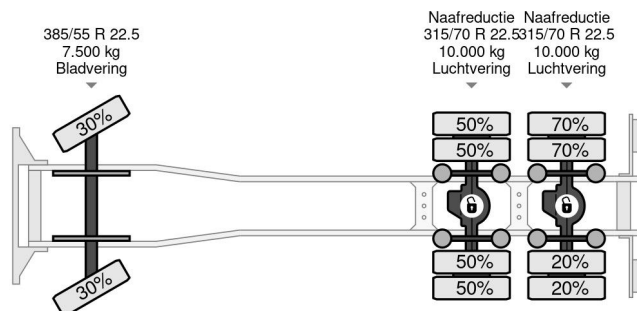

Referentienummer: MB024335