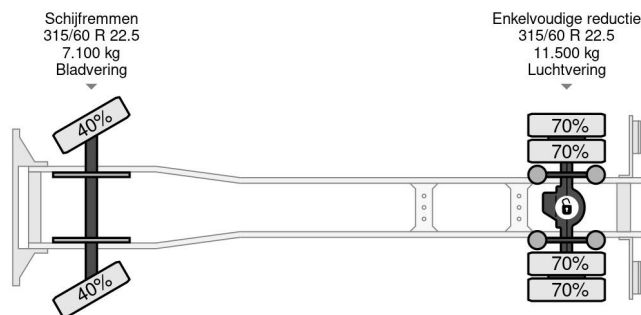

### COMMON

Price	€ 19.950,- ex VAT
Id	VO108785
Make	Volvo
Type	4X2 EURO 6 504.436km DHOLLANDIA
Year	2016
Mileage	504.436 km
Construction	Box body
Gross weight	18.000 kg
Emissionclass	6

Volvo FL 250 4X2 EURO 6 504.436km DHOLLANDIA

### PROPERTIES

First registration date	28-06-2016
License plate	54-BHJ-8
Fuel	Diesel
Transmission	Automatic
Vehicle identification number	YV2T0X1A7GZ108785
Axle configuration	4x2
Axle count	2
Weight	8.150 kg
Cylinder count	6
Wheelbase	530 cm
Construction dimensions (l/b/h)	
Load capacity	9.850 kg
Length	965 cm
Width	255 cm