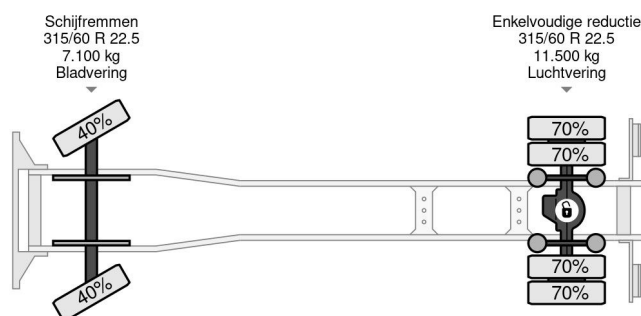

### COMMON

Price	€ 19.950,- ex VAT
Id	VO108785
Make	Volvo
Type	4X2 EURO 6 504.436km DHOLLANDIA
Year	2016
Mileage	504.436 km
Construction	Box body
Gross weight	18.000 kg
Emissionclass	6

Volvo FL 250 4X2 EURO 6 504.436km DHOLLANDIA

### PROPERTIES

First registration date	28-06-2016
License plate	54-BHJ-8
Fuel	Diesel
Transmission	Automatic
Vehicle identification number	YV2T0X1A7GZ108785
Axle configuration	4x2
Axle count	2
Weight	8.150 kg
Cylinder count	6
Wheelbase	530 cm
Construction dimensions (l/b/h)	
Load capacity	9.850 kg
Length	965 cm
Width	255 cm