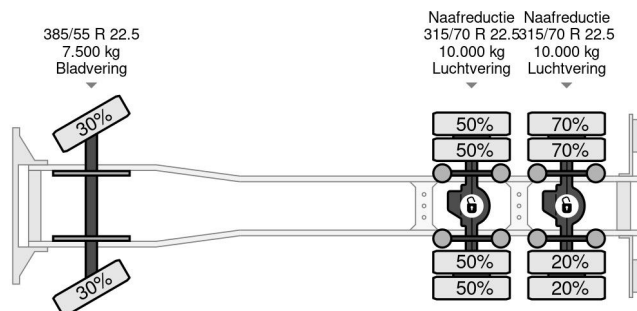

Mercedes-Benz 6X4 HIAB 288E-6 HiPro + FLYJIB 70X + REMOTE

COMMON

Price	€ 47.950,- ex VAT
Id	MB024335-K
Make	Mercedes-Benz
Type	6X4 HIAB 288E-6 HiPro + FLYJIB 70X + REMOTE
Year	2006
Mileage	702.327 km
Construction	Crane
Gross weight	44.000 kg
Emissionclass	3

Mercedes-Benz Actros 2646 6X4 HIAB 288E-6 HiPro + FLYJI...

Referentienummer: MB024335-K

PROPERTIES

First registration date	19-04-2006
Fuel	Diesel
Transmission	Automatic
Vehicle identification number	WDB9302441L024335
Axle configuration	6x4
Axle count	3
Weight	17.960 kg
Power kw	355
Power hp	483
Load capacity	26.040 kg