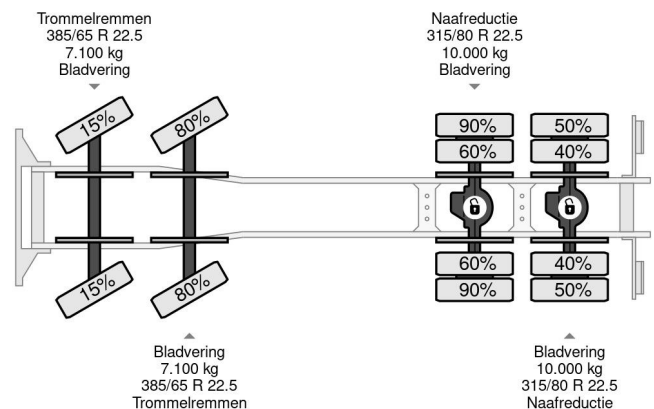

MAN T36 8X4 EFFER 720 6S + REMOTE - RECOVERY TR...

Referentienummer: MA273334-K