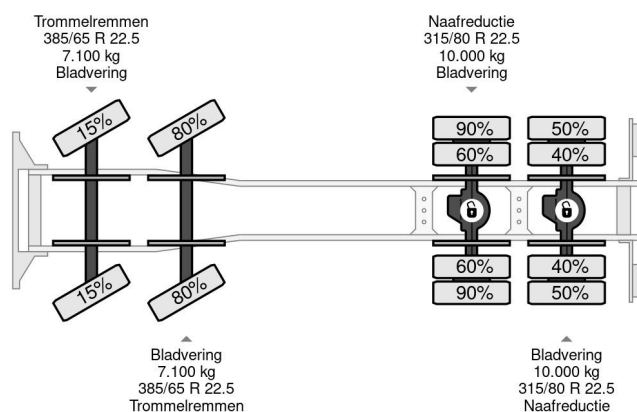

MAN T36 8X4 EFFER 720 6S + REMOTE - RECOVERY TR...

Referentienummer: MA273334