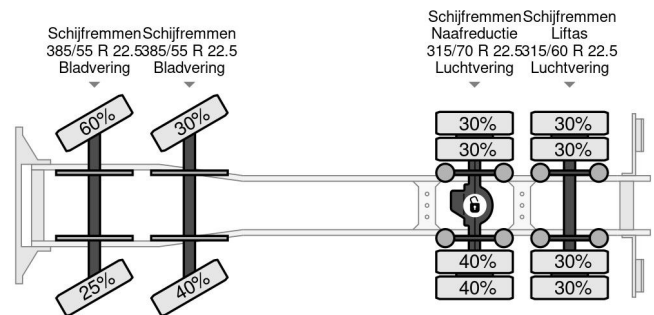

Referentienummer: VO595833