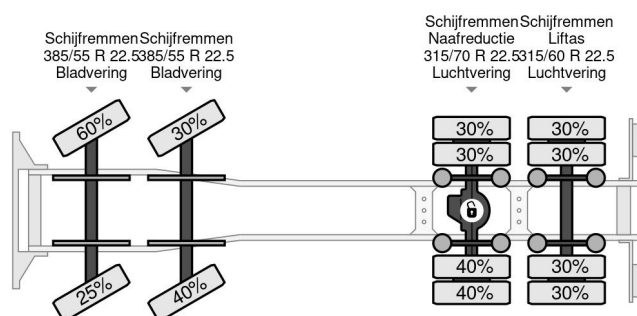

Referentienummer: VO595833