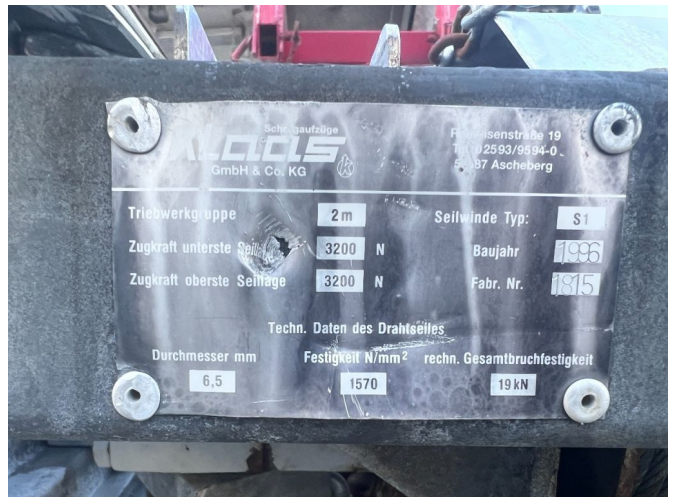

Mercedes-Benz KLAAS 25mtr LIFT

COMMON

Price	€ 12.950,- ex VAT
Id	MB112640
Make	Mercedes-Benz
Type	KLAAS 25mtr LIFT
Year	1996
Mileage	212.019 km
Construction	Aerial platform

PROPERTIES

First registration date	01-01-1996
Fuel	Diesel
Vehicle identification number	VSA63134013112640
Construction dimensions (l/b/h)	

ACCESSORIES

DESCRIPTION

KLAAS 25mtr VERHUISLIFT