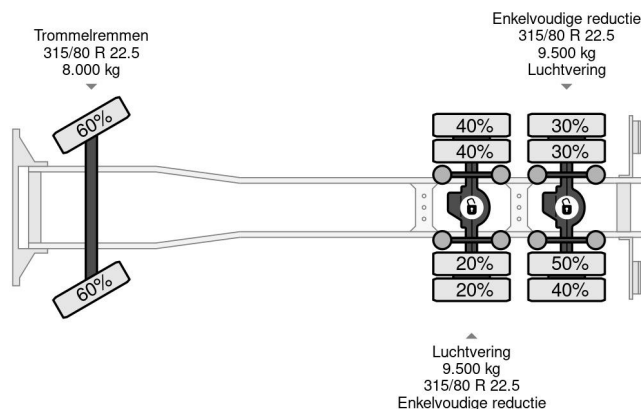

Scania 6X4 + PM 32024 CRANE Bj 2000 - MANUAL GEARBOX

COMMON

Price	€ 29.950,- ex VAT
Id	SC169248-K
Make	Scania
Type	6X4 + PM 32024 CRANE Bj 2000 - MANUAL GEARBOX
Year	1991
Mileage	283.278 km
Construction	Crane
Gross weight	27.000 kg

Scania R143-500 V8 6X4 + PM 32024 CRANE Bj 2000 - MA...

Referentienummer: SC169248-K

PROPERTIES

First registration date	15-01-1991
Fuel	Diesel
Transmission	Manual
Vehicle identification number	YS2RM6X4B01169248
Axle configuration	6x4
Axle count	3
Weight	15.800 kg
Power kw	368
Power hp	500
Load capacity	11.200 kg