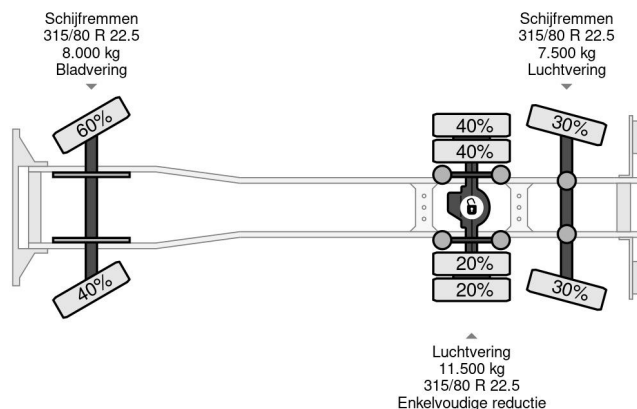

Renault 320 6X2 E6 + PALFINGER PK 17.001 + REMOTE

COMMON

Price	€ 64.950,- ex VAT
Id	RE003891-K
Make	Renault
Type	320 6X2 E6 + PALFINGER PK 17.001 + REMOTE
Year	2020
Mileage	60.028 km
Construction	Crane
Gross weight	27.000 kg
Emissionclass	6

Renault D 320 6X2 E6 + PALFINGER PK 17.001 + REMOTE

Referentienummer: RE003891-K

PROPERTIES

First registration date	23-04-2020
Fuel	Diesel
Transmission	Automatic
Vehicle identification number	VF620M865LB003891
Axle configuration	6x2
Axle count	3
Weight	13.056 kg
Load capacity	13.944 kg

DESCRIPTION