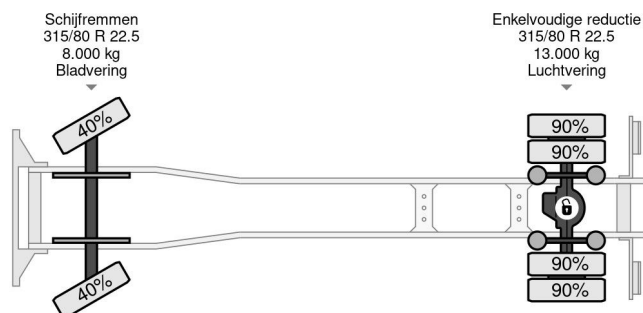

Iveco 4X2 EURO 6 MELKWAGEN 11.500L MANUAL + RETARDER

COMMON

Price	€ 37.950,- ex VAT
Id	IV346804
Make	Iveco
Type	4X2 EURO 6 MELKWAGEN 11.500L MANUAL + RETARDER
Year	2016
Mileage	524.954 km
Construction	Tanker
Gross weight	20.000 kg
Emissionclass	6

Iveco Stralis 4X2 EURO 6 MELKWAGEN 11.500L MANUAL +...

Referentienummer: IV346804

PROPERTIES

First registration date	22-08-2016
Fuel	Diesel
Transmission	Manual
Vehicle identification number	WJMA1VTH60C346804
Axle configuration	4x2
Axle count	2
Weight	9.995 kg
Cylinder count	6
Construction dimensions (l/b/h)	
Load capacity	10.005 kg