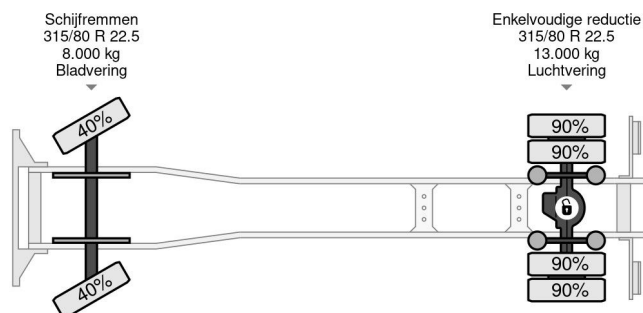

Referentienummer: IV346804