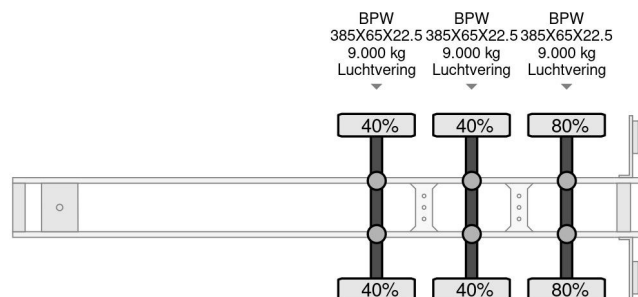

Referentienummer: KO190040-GS