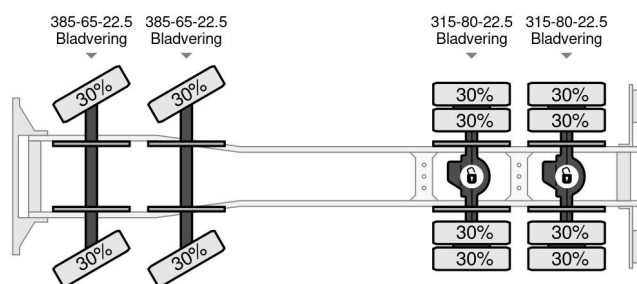

DAF 8x4 FULL STEEL MANUAL GEARBOX

COMMON

Price	€ 29.950,- ex VAT
Id	DA826829-2
Make	DAF
Type	8x4 FULL STEEL MANUAL GEARBOX
Year	2008
Mileage	368.660 km
Construction	Tipper
Gross weight	32.000 kg
Emissionclass	5

DAF CF 85.410 8x4 FULL STEEL MANUAL GEARBOX

Referentienummer: DA826829-2

PROPERTIES

First registration date	18-08-2008
Fuel	Diesel
Transmission	Manual
Vehicle identification number	XLRAD85MC0E826829
Axle configuration	8x4
Axle count	4
Weight	14.100 kg
Cylinder count	6
Power kw	302
Power hp	410
Construction dimensions (l/b/h)	
Load capacity	17.900 kg

ACCESSORIES

- Anti-lock braking system
- Anti-lock braking system
- Leaf spring suspension
- Power take-off (PTO)

DESCRIPTION