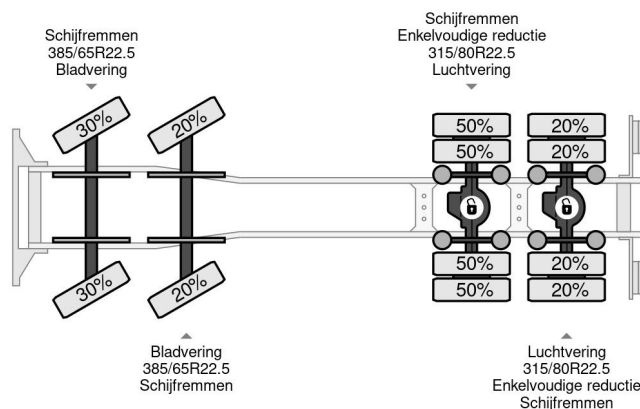

Referentienummer: MA522197