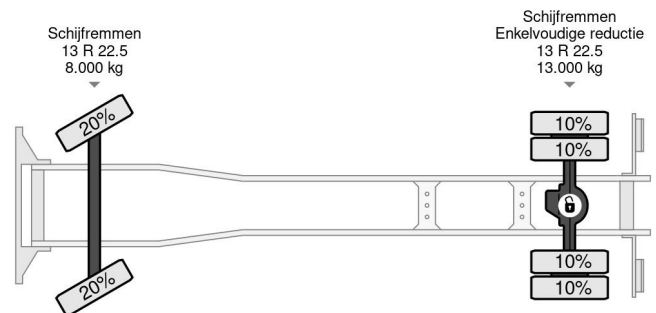

Iveco PALFINGER PK14002 - MOTOR DEFECT

COMMON

Price	€ 24.950,- ex VAT
Id	IV299337
Make	Iveco
Type	PALFINGER PK14002 - MOTOR DEFECT
Year	2014
Mileage	152.410 km
Construction	Crane
Gross weight	19.000 kg
Emissionclass	6

Iveco Stralis 310 PALFINGER PK14002 - MOTOR DEF... 4x2

Referentienummer: IV299337

PROPERTIES

First registration date	18-11-2014
Fuel	Diesel
Transmission	Automatic
Vehicle identification number	WJMA1VNH60C299337
Axle configuration	4x2
Axle count	2
Weight	11.905 kg
Load capacity	7.095 kg