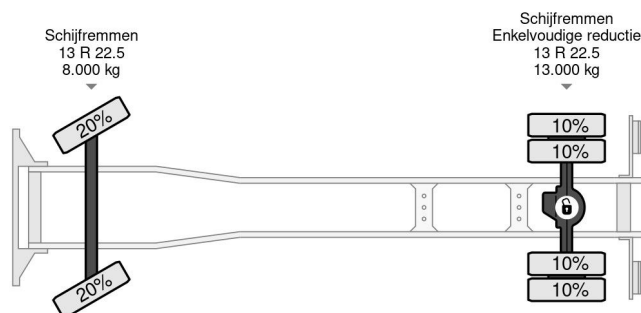

### COMMON

Price	€ 24.950,- ex VAT
Id	IV299337
Make	Iveco
Type	PALFINGER PK14002 - MOTOR DEFECT
Year	2014
Mileage	152.410 km
Construction	Crane
Gross weight	19.000 kg
Emissionclass	6

Iveco Stralis 310 PALFINGER PK14002 - MOTOR DEF... 4x2

### PROPERTIES

First registration date	18-11-2014
Fuel	Diesel
Transmission	Automatic
Vehicle identification number	WJMA1VNH60C299337
Axle configuration	4x2
Axle count	2
Weight	11.905 kg
Load capacity	7.095 kg