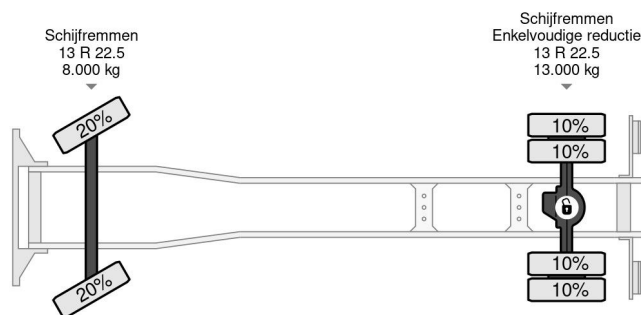

Iveco PALFINGER PK14002 - MOTOR DEFECT

COMMON

Price	€ 24.950,- ex VAT
Id	IV299337
Make	Iveco
Type	PALFINGER PK14002 - MOTOR DEFECT
Year	2014
Mileage	152.410 km
Construction	Crane
Gross weight	19.000 kg
Emissionclass	6

Iveco Stralis 310 PALFINGER PK14002 - MOTOR DEF... 4x2

Referentienummer: IV299337

PROPERTIES

First registration date	18-11-2014
Fuel	Diesel
Transmission	Automatic
Vehicle identification number	WJMA1VNH60C299337
Axle configuration	4x2
Axle count	2
Weight	11.905 kg
Load capacity	7.095 kg