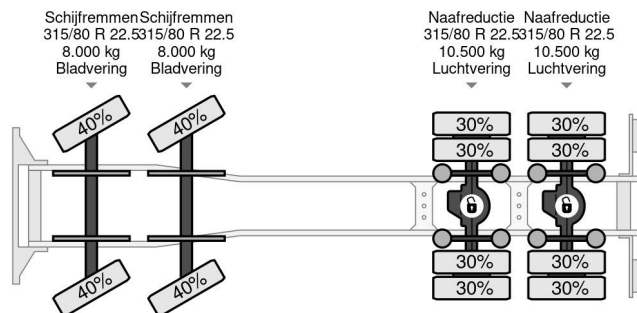

Iveco 8X4 EEV + PALFINGER PK 48002 + REMOTE + RETARDER

COMMON

Price	€ 69.950,- ex VAT
Id	IV248288
Make	Iveco
Type	8X4 EEV + PALFINGER PK 48002 + REMOTE + RETARDER
Year	2012
Operating hours	428
Mileage	390.922 km
Construction	Open body
Gross weight	32.000 kg
Emissionclass	5

Iveco Trakker 450 8X4 EEV + PALFINGER PK 48002 + REM...
Referentienummer: IV248288

PROPERTIES

First registration date	20-06-2012
Fuel	Diesel
Transmission	Automatic
Vehicle identification number	WJMJ3JTS40C248288
Axle configuration	8x4
Axle count	4
Weight	20.551 kg
Cylinder count	6
Construction dimensions (l/b/h)	
Load capacity	11.449 kg
Length	680 cm
Width	253 cm