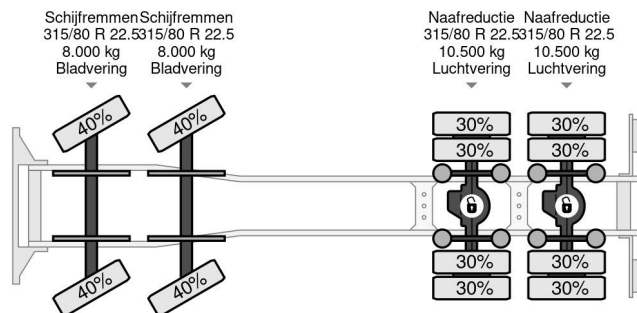

## COMMON

Price	€ 69.950,- ex VAT
Id	IV248288
Make	Iveco
Type	8X4 EEV + PALFINGER PK 48002 + REMOTE + RETARDER
Year	2012
Operating hours	428
Mileage	390.922 km
Construction	Open body
Gross weight	32.000 kg
Emissionclass	5

Iveco Trakker 450 8X4 EEV + PALFINGER PK 48002 + REM...  
Referentienummer: IV248288

## PROPERTIES

First registration date	20-06-2012
Fuel	Diesel
Transmission	Automatic
Vehicle identification number	WJMJ3JTS40C248288
Axle configuration	8x4
Axle count	4
Weight	20.551 kg
Cylinder count	6
Construction dimensions (l/b/h)	
Load capacity	11.449 kg
Length	680 cm
Width	253 cm