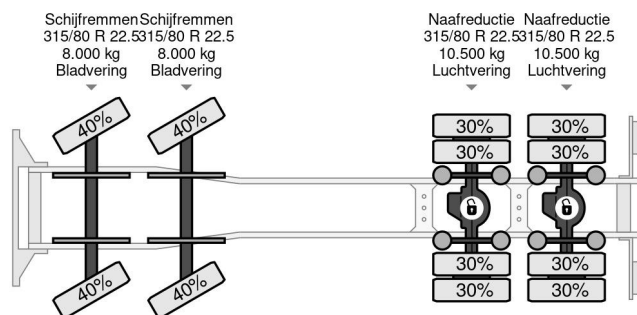

Iveco 8X4 EEV + PALFINGER PK 48002 + REMOTE + RETARDER

COMMON

| | |
|-----------------|--|
| Price | € 69.950,- ex VAT |
| Id | IV248288-K |
| Make | Iveco |
| Type | 8X4 EEV + PALFINGER PK 48002 + REMOTE + RETARDER |
| Year | 2012 |
| Operating hours | 428 |
| Mileage | 390.922 km |
| Construction | Crane |
| Gross weight | 32.000 kg |
| Emissionclass | 5 |

Iveco Trakker 450 8X4 EEV + PALFINGER PK 48002 + REM...

Referentienummer: IV248288-K

PROPERTIES

| | |
|-------------------------------|-------------------|
| First registration date | 20-06-2012 |
| Fuel | Diesel |
| Transmission | Automatic |
| Vehicle identification number | WJMJ3JTS40C248288 |
| Axle configuration | 8x4 |
| Axle count | 4 |
| Weight | 20.551 kg |
| Load capacity | 11.449 kg |