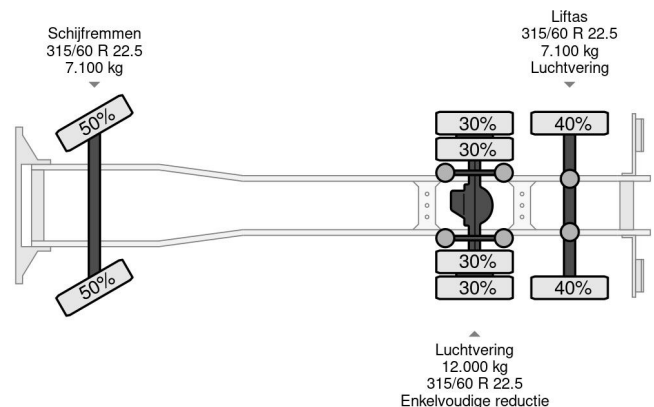

### COMMON

Price	€ 34.950,- ex VAT
Id	IV292005+GS004194
Make	Iveco
Type	6X2 EURO 6 + GS MEPPEL - TRUCK-TRANSPORTER
Year	2014
Mileage	991.695 km
Construction	Car transporter
Gross weight	44.000 kg
Emissionclass	6

### PROPERTIES

First registration date	05-12-2014
Fuel	Diesel
Transmission	Automatic
Vehicle identification number	WJME2NTH60C292005
Axle configuration	6x2
Axle count	3
Weight	11.040 kg
Cylinder count	6
Construction dimensions (l/b/h)	
Load capacity	32.960 kg