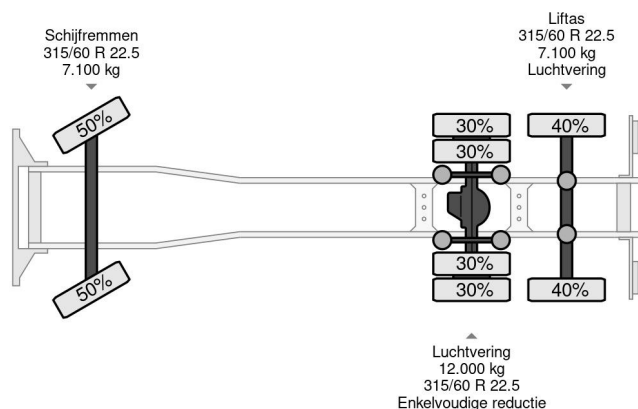

PROPERTIES

First registration date	05-12-2014
Fuel	Diesel
Transmission	Automatic
Vehicle identification number	WJME2NTH60C292005
Axle configuration	6x2
Axle count	3
Weight	11.040 kg
Cylinder count	6
Construction dimensions (l/b/h)	
Load capacity	32.960 kg

Iveco Stralis 460 6X2 EURO 6 + GS MEPPEL - TRUCK-TRA...

Referentienummer: IV292005+GS004194

DESCRIPTION

2014 IVECO STRALIS 460 EURO 6 + 2004 GS MEPPEL - TRUCK TRANSPORTER
215/75 R 17.5 40-40-40%