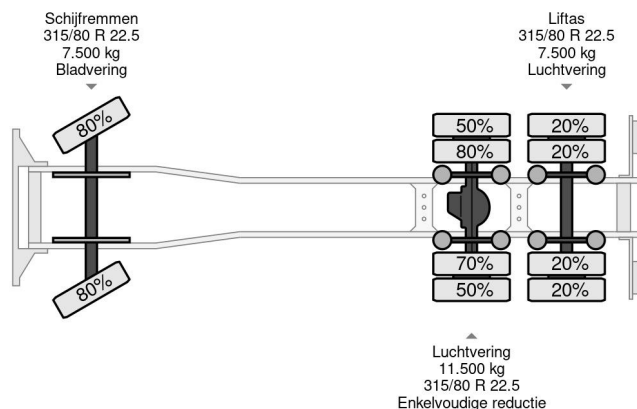

Referentienummer: DA750056