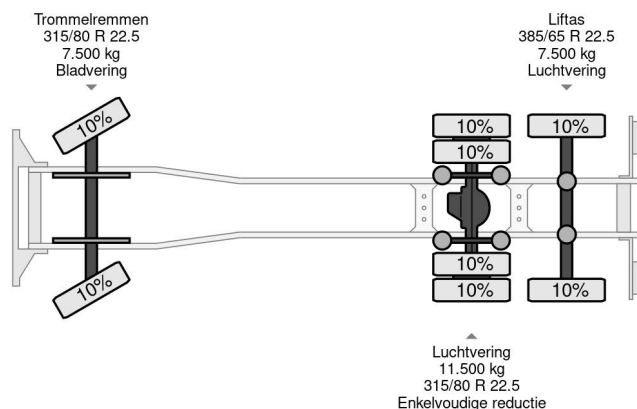

DAF ATi 6X2 MANUAL GEARBOX + VOITH RETARDER - 19.300L - 6 COMPARTIMENTEN

COMMON

Price	€ 17.950,- ex VAT
Id	DA392309
Make	DAF
Type	ATi 6X2 MANUAL GEARBOX + VOITH RETARDER - 19.300L - 6 COMPARTIMENTEN
Year	1993
Mileage	563.377 km
Construction	Tanker
Gross weight	26.000 kg

PROPERTIES

First registration date	01-01-1993
Fuel	Diesel
Transmission	Manual
Vehicle identification number	XLRAS47WS0E392309
Axle configuration	6x2
Axle count	3
Weight	12.800 kg
Power kw	294
Power hp	400
Construction dimensions (l/b/h)	
Load capacity	13.200 kg

ACCESSORIES

- Coupling
- Electrically operated windows
- Power take-off (PTO)
- PTO
- Radio/CD player
- Retarder

DAF 95.400 ATi 6X2 MANUAL GEARBOX + VOITH RETARD...

Referentienummer: DA392309

DESCRIPTION