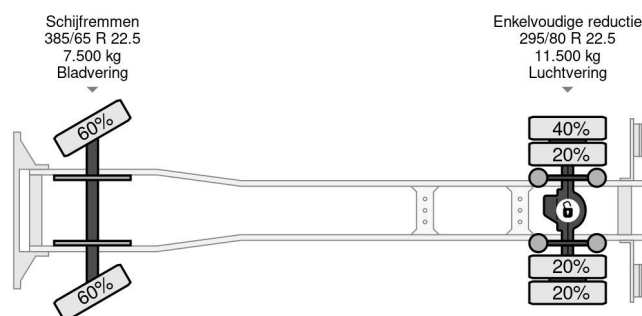

Volvo 4X2 EURO 6 - 19 TON + DHOLLANDIA

COMMON

Price	€ 19.950,- ex VAT
Id	VO698909
Make	Volvo
Type	4X2 EURO 6 - 19 TON + DHOLLANDIA
Year	2014
Mileage	705.654 km
Construction	Curtain sided
Gross weight	19.500 kg
Emissionclass	6

Volvo FE 250 4X2 EURO 6 - 19 TON + DHOLLANDIA

Referentienummer: VO698909

PROPERTIES

First registration date	23-07-2014
Mot expiry date	23-07-2023
License plate	16-BFB-4
Fuel	Diesel
Transmission	Automatic
Vehicle identification number	YV2V0X1A2EB698909
Axle configuration	4x2
Axle count	2
Weight	9.390 kg
Cylinder count	6
Wheelbase	580 cm
Construction dimensions (l/b/h)	
Load capacity	10.110 kg
Length	985 cm
Width	255 cm