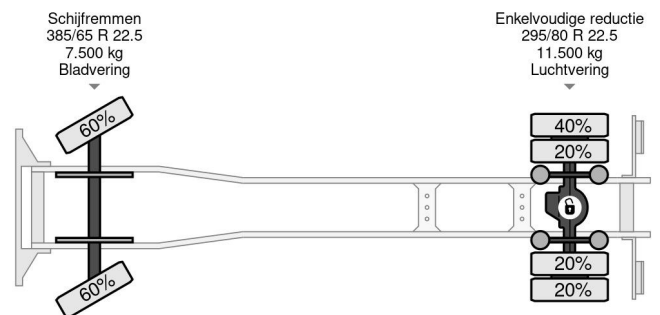

Volvo 4X2 EURO 6 - 19 TON + DHOLLANDIA

COMMON

Price	€ 19.950,- ex VAT
Id	VO698909
Make	Volvo
Type	4X2 EURO 6 - 19 TON + DHOLLANDIA
Year	2014
Mileage	705.654 km
Construction	Curtain sided
Gross weight	19.500 kg
Emissionclass	6

Volvo FE 250 4X2 EURO 6 - 19 TON + DHOLLANDIA

Referentienummer: VO698909

PROPERTIES

First registration date	23-07-2014
Mot expiry date	23-07-2023
License plate	16-BFB-4
Fuel	Diesel
Transmission	Automatic
Vehicle identification number	YV2V0X1A2EB698909
Axle configuration	4x2
Axle count	2
Weight	9.390 kg
Cylinder count	6
Wheelbase	580 cm
Construction dimensions (l/b/h)	
Load capacity	10.110 kg
Length	985 cm
Width	255 cm