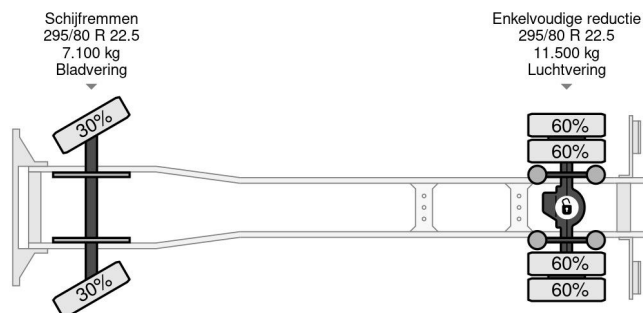

### COMMON

Price	€ 20.950,- ex VAT
Id	VO104457
Make	Volvo
Type	4X2 EURO 6 - 346.621km - MANUAL GEARBOX
Year	2015
Mileage	347.621 km
Construction	Curtain sided
Gross weight	18.000 kg
Emissionclass	6

Volvo FL 250 4X2 EURO 6 - 346.621km - MANUAL GEARBOX

### PROPERTIES

First registration date	09-11-2015
Fuel	Diesel
Transmission	Manual
Vehicle identification number	YV2T0X1A5FZ104457
Axle configuration	4x2
Axle count	2
Weight	8.375 kg
Cylinder count	6
Construction dimensions (l/b/h)	
Load capacity	9.625 kg