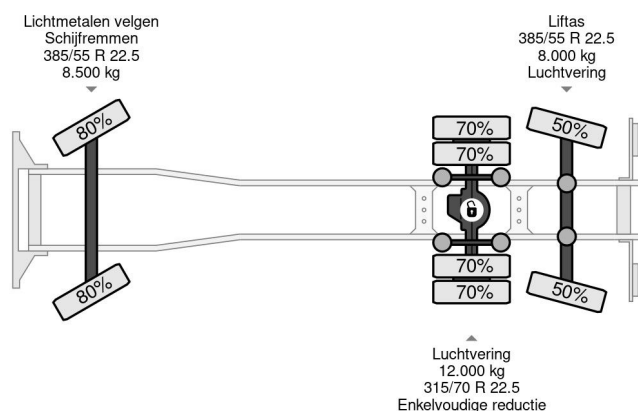

MAN 6X2 EURO 6 - 11.500L VACUUM CLEANER - 2 COMPARTIMENTEN + INTARDER

COMMON

Price	€ 32.950,- ex VAT
Id	MA212542
Make	MAN
Type	6X2 EURO 6 - 11.500L VACUUM CLEANER - 2 COMPARTIMENTEN + INTARDER
Year	2016
Mileage	706.387 km
Construction	Vacuum truck
Gross weight	28.000 kg
Emissionclass	6

MAN TGX 26.560 6X2 EURO 6 - 11.500L VACUUM CLEANER...
Referentienummer: MA212542

PROPERTIES

First registration date	26-02-2016
Fuel	Diesel
Transmission	Automatic
Vehicle identification number	WMA21XZZ6GW212542
Axle configuration	6x2
Axle count	3
Weight	11.530 kg
Cylinder count	6
Construction dimensions (l/b/h)	
Load capacity	16.470 kg