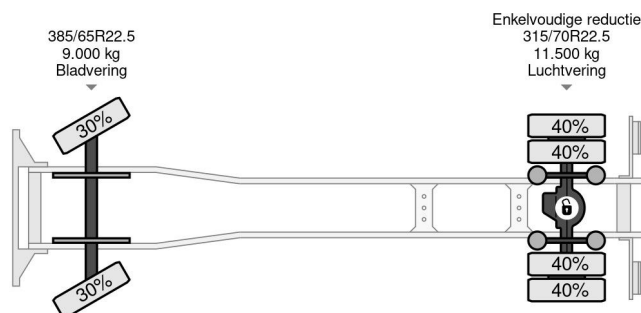

### PROPERTIES

First registration date	21-05-2013
Mot expiry date	11-01-2023
License plate	55-BBT-6
Fuel	Diesel
Transmission	Automatic
Vehicle identification number	YS2P4X20005320352
Axle configuration	4x2
Axle count	2
Weight	10.580 kg
Cylinder count	5
Wheelbase	550 cm
Construction dimensions (l/b/h)	
Load capacity	9.920 kg
Length	1.005 cm
Width	255 cm

Scania P250 4X2 EURO 6 - 20 TON - BOX 7,75 METER + D...

Referentienummer: SC320352