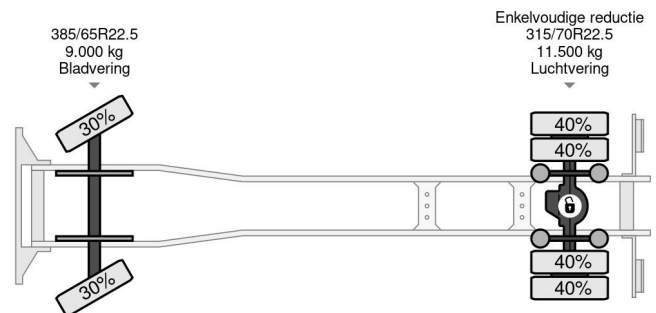

## PROPERTIES

First registration date	21-05-2013
Mot expiry date	11-01-2023
License plate	55-BBT-6
Fuel	Diesel
Transmission	Automatic
Vehicle identification number	YS2P4X20005320352
Axle configuration	4x2
Axle count	2
Weight	10.580 kg
Cylinder count	5
Wheelbase	550 cm
Construction dimensions (l/b/h)	
Load capacity	9.920 kg
Length	1.005 cm
Width	255 cm

Scania P250 4X2 EURO 6 - 20 TON - BOX 7,75 METER + D...

Referentienummer: SC320352